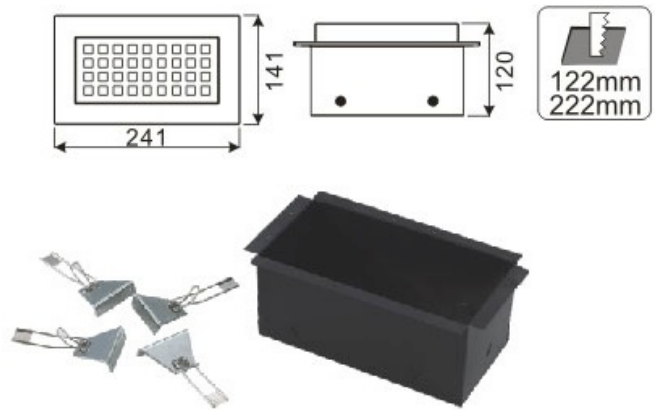

LED Recessed Lighting – LR-R00111

Model No.	LR-R00111
LED Type	5mm
LED Q'TY.	36
Beam Angle	110°
Minimum luminous flux(lm)	-
Voltage	120-240V
LED Watt	2.9W
Environmental Temperature	- 20°C~60°C
Environmental Humidity	0%-95%
Safety Class	I
Safety Type	IP54
Material	Aluminium+Crystal glass
Driver	Included